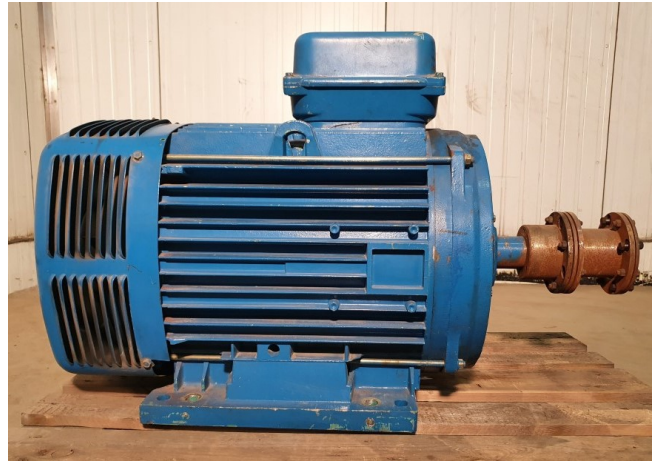

# Leroy Somer P280M-2

## Specifications

Brand	Leroy Somer
Type	P280M-2
kW	132
RPM	2965
Size & Weight	1200x800x850 mm (LxWxH) 445kg
50 Hz / 60 Hz	50 Hz
Stock	1

### Used Leroy Somer P280M-2

Used electromotor build by Leroy Somer type P280M-2 with 132kW and 2965RPM at 50Hz.

Your partner for used commercial and industrial refrigeration equipment

---